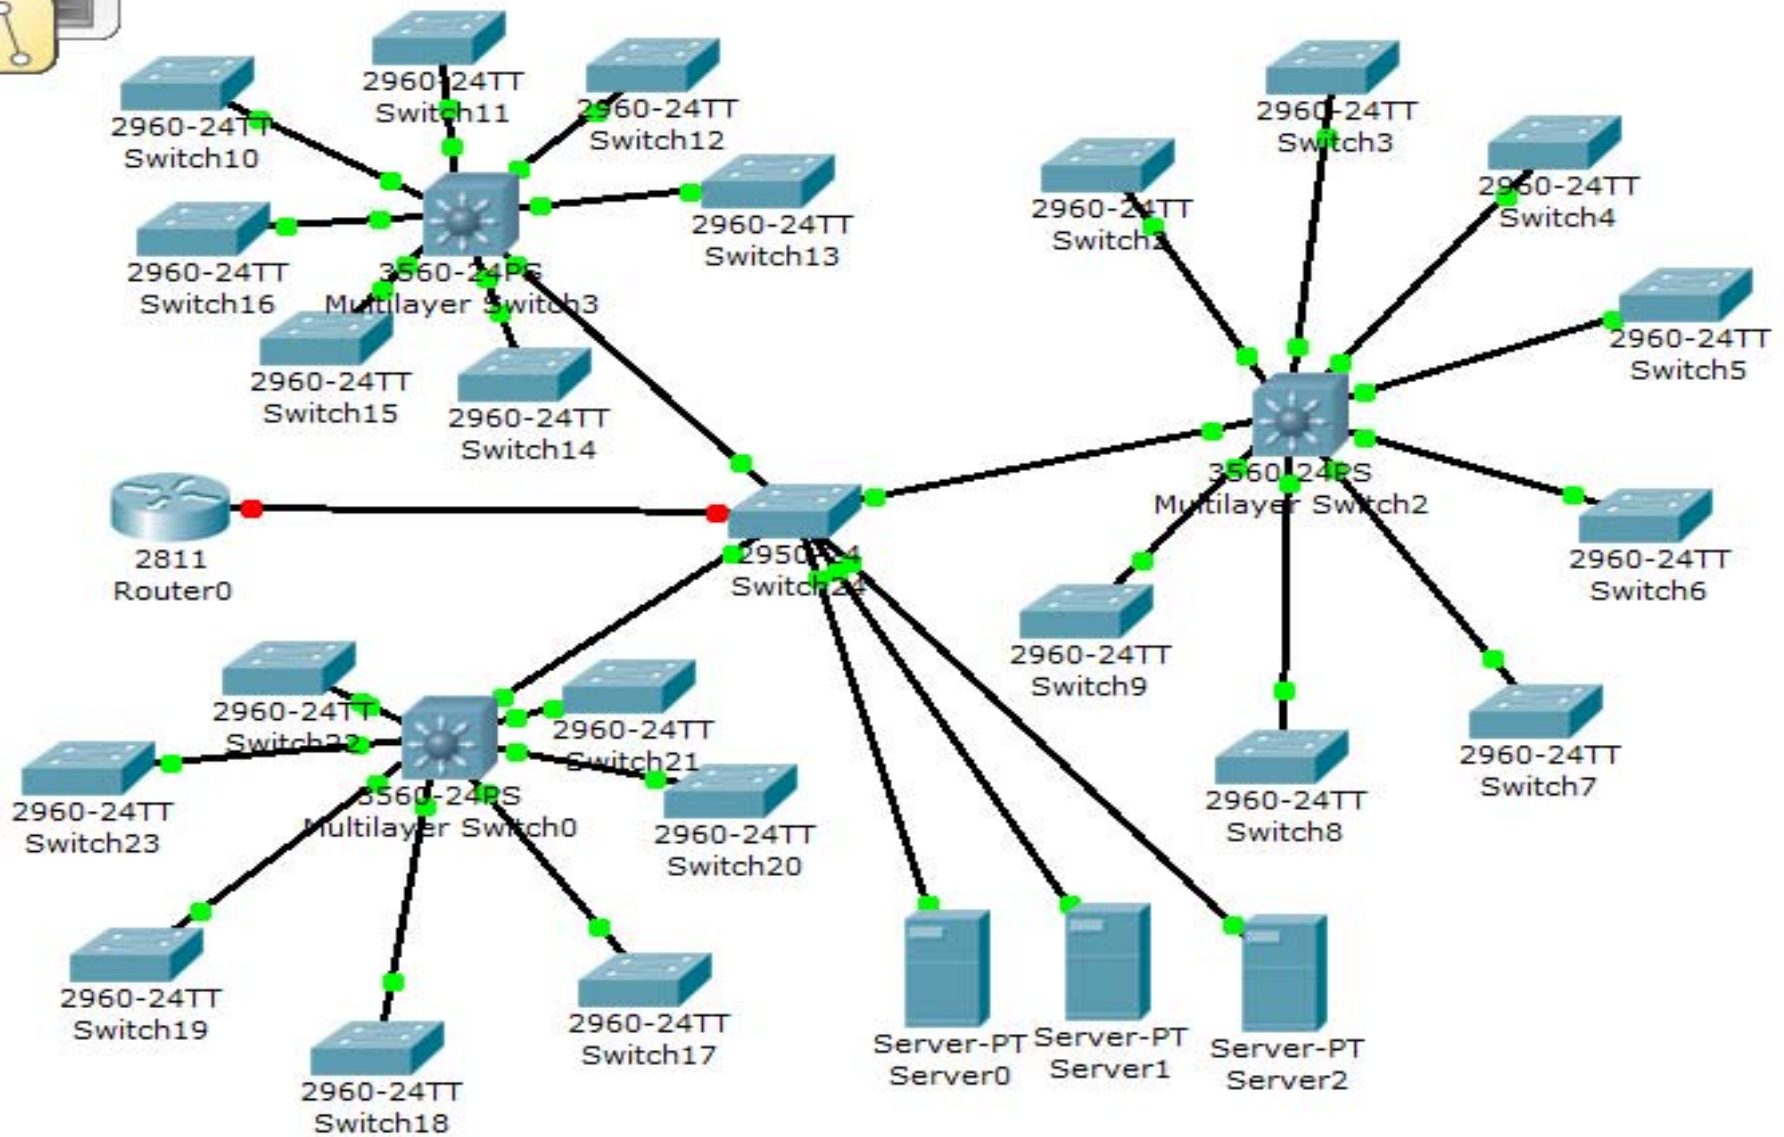

Location	Local Link Capacity	Internet Link Capacity
Wallemadama	100 Mbps	60 Mbps
Agriculture	50 Mbps	32 Mbps
Engineering	50 Mbps	32 Mbps
Medical	50 Mbps	24 Mbps

W
a
l
l
e
m
a
d
a
m
a

s
i
t
e

The University fiber network map

Network Topology – Walleamadama Site

Topology Cont....

- 19 fiber connections from the core switch
- 18 fiber extensions from IDF (Intermediate Distribution Frame)
- Nearly 30 UTP extensions from IDF
- Use nearly 150 L2 switches
- 3 L3 switches
- 6 wireless access points
- 1 firewall
- More than 30 servers