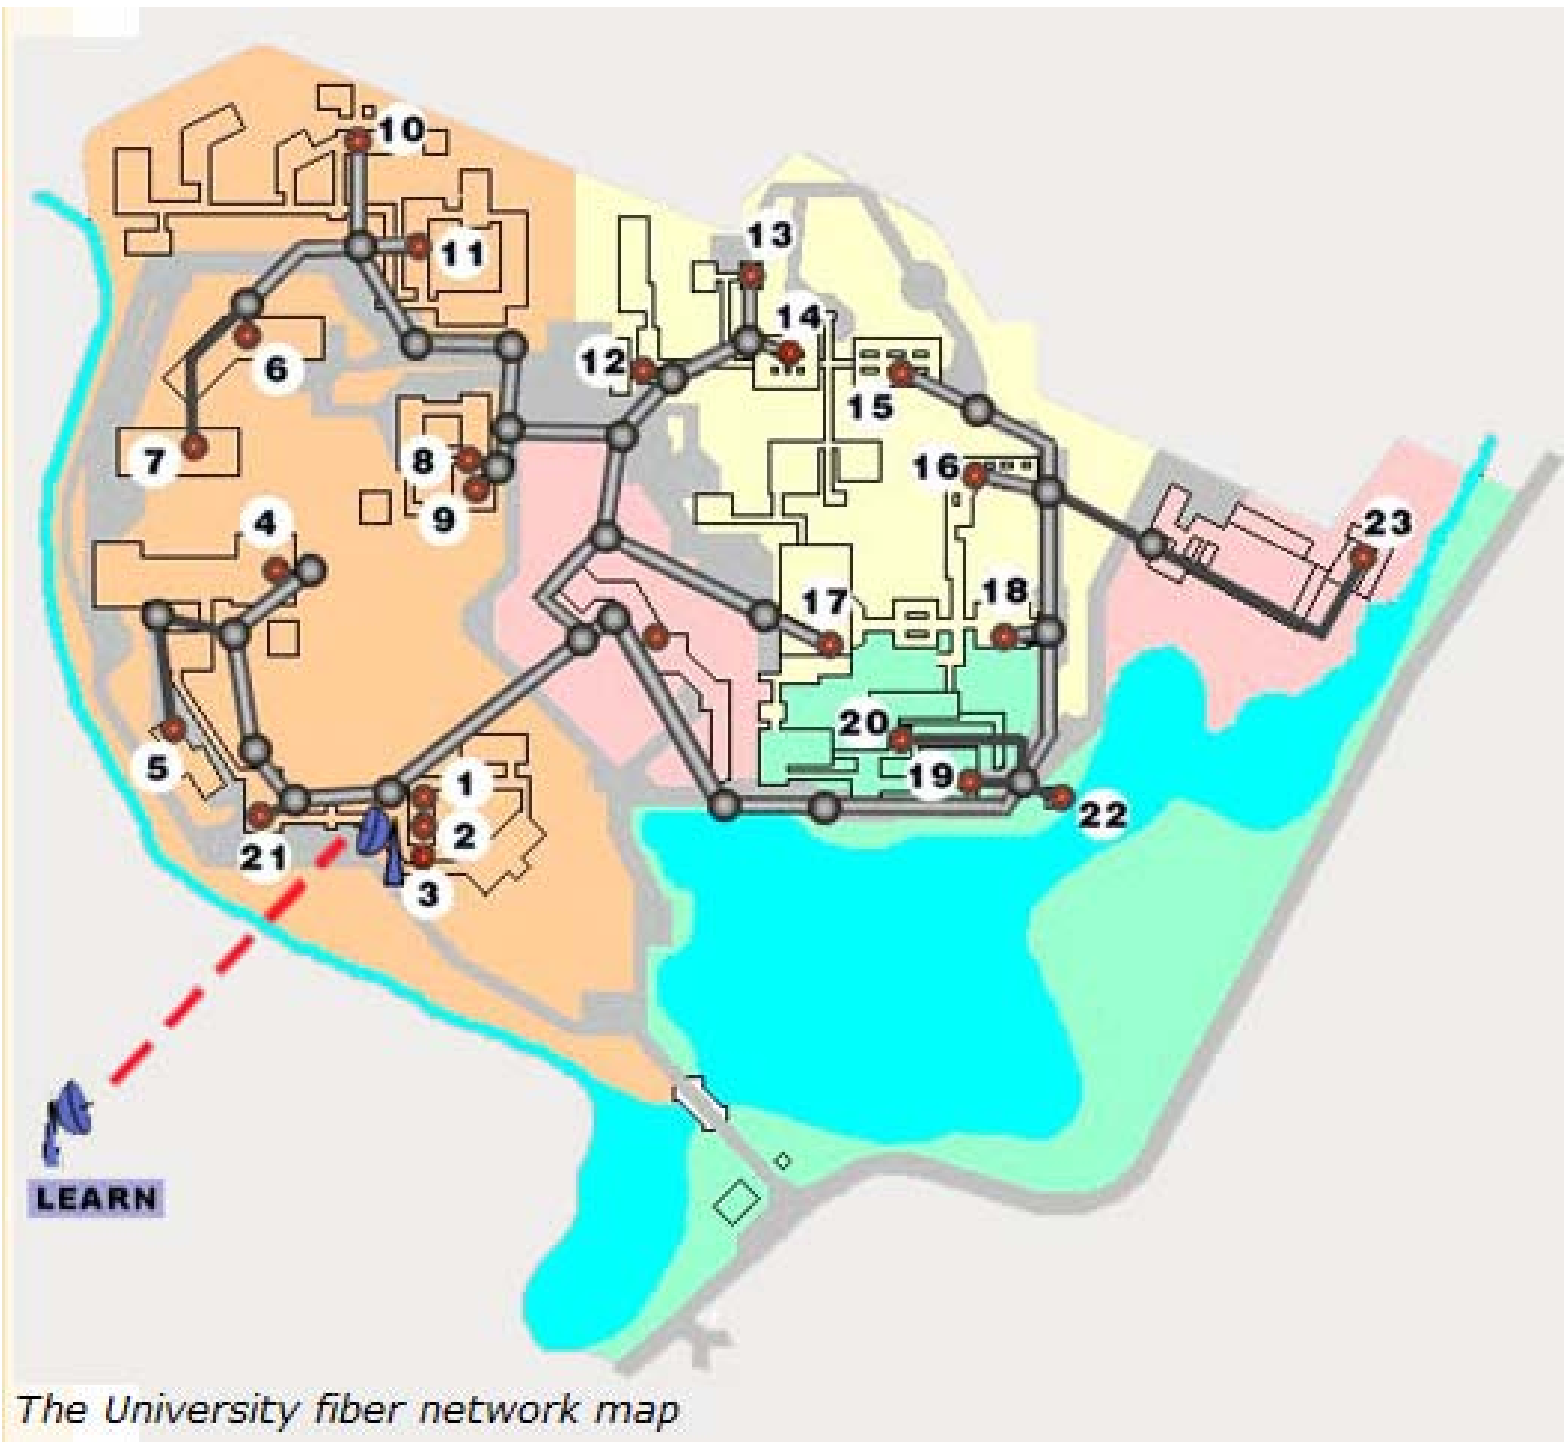

University of Ruhuna

by

**CHANDANA WIMALARATHNE
PRABATH PRIYANKARA
THILINA KALPEGE
GAYAN KODITHUWAKKU**

University of Ruhuna

- **University of Ruhuna consist of 8 faculties located at four different locations.**
 - **Wallemadama – Matara.**
 - ✦ **Main Administration complex**
 - ✦ **Faculty of Science**
 - ✦ **Faculty of Marine science and technology**
 - ✦ **Faculty of Management**
 - ✦ **Faculty of Humilities and Social Science**
 - ✦ **Faculty of Post graduate studies**
 - ✦ **Main Library**

UoR Cont...

- **Faculty of Agriculture**
 - Mapalana – Kamburupitiya

- **Faculty of Engineering**
 - Labuduwa – Galle

- **Faculty of Medicine**
 - Karapitiya - Galle

Connections to Academic Network

- Separate leased line connection to individual locations from LEARN.

Location	Local Link Capacity	Internet Link Capacity
Wallemadama	100 Mbps	60 Mbps
Agriculture	50 Mbps	32 Mbps
Engineering	50 Mbps	32 Mbps
Medical	50 Mbps	24 Mbps

W
a
l
l
e
m
a
d
a
m
a

s
i
t
e

The University fiber network map

Network Topology – Walleamadama Site

Topology Cont....

- 19 fiber connections from the core switch
- 18 fiber extensions from IDF (Intermediate Distribution Frame)
- Nearly 30 UTP extensions from IDF
- Use nearly 150 L2 switches
- 3 L3 switches
- 6 wireless access points
- 1 firewall
- More than 30 servers